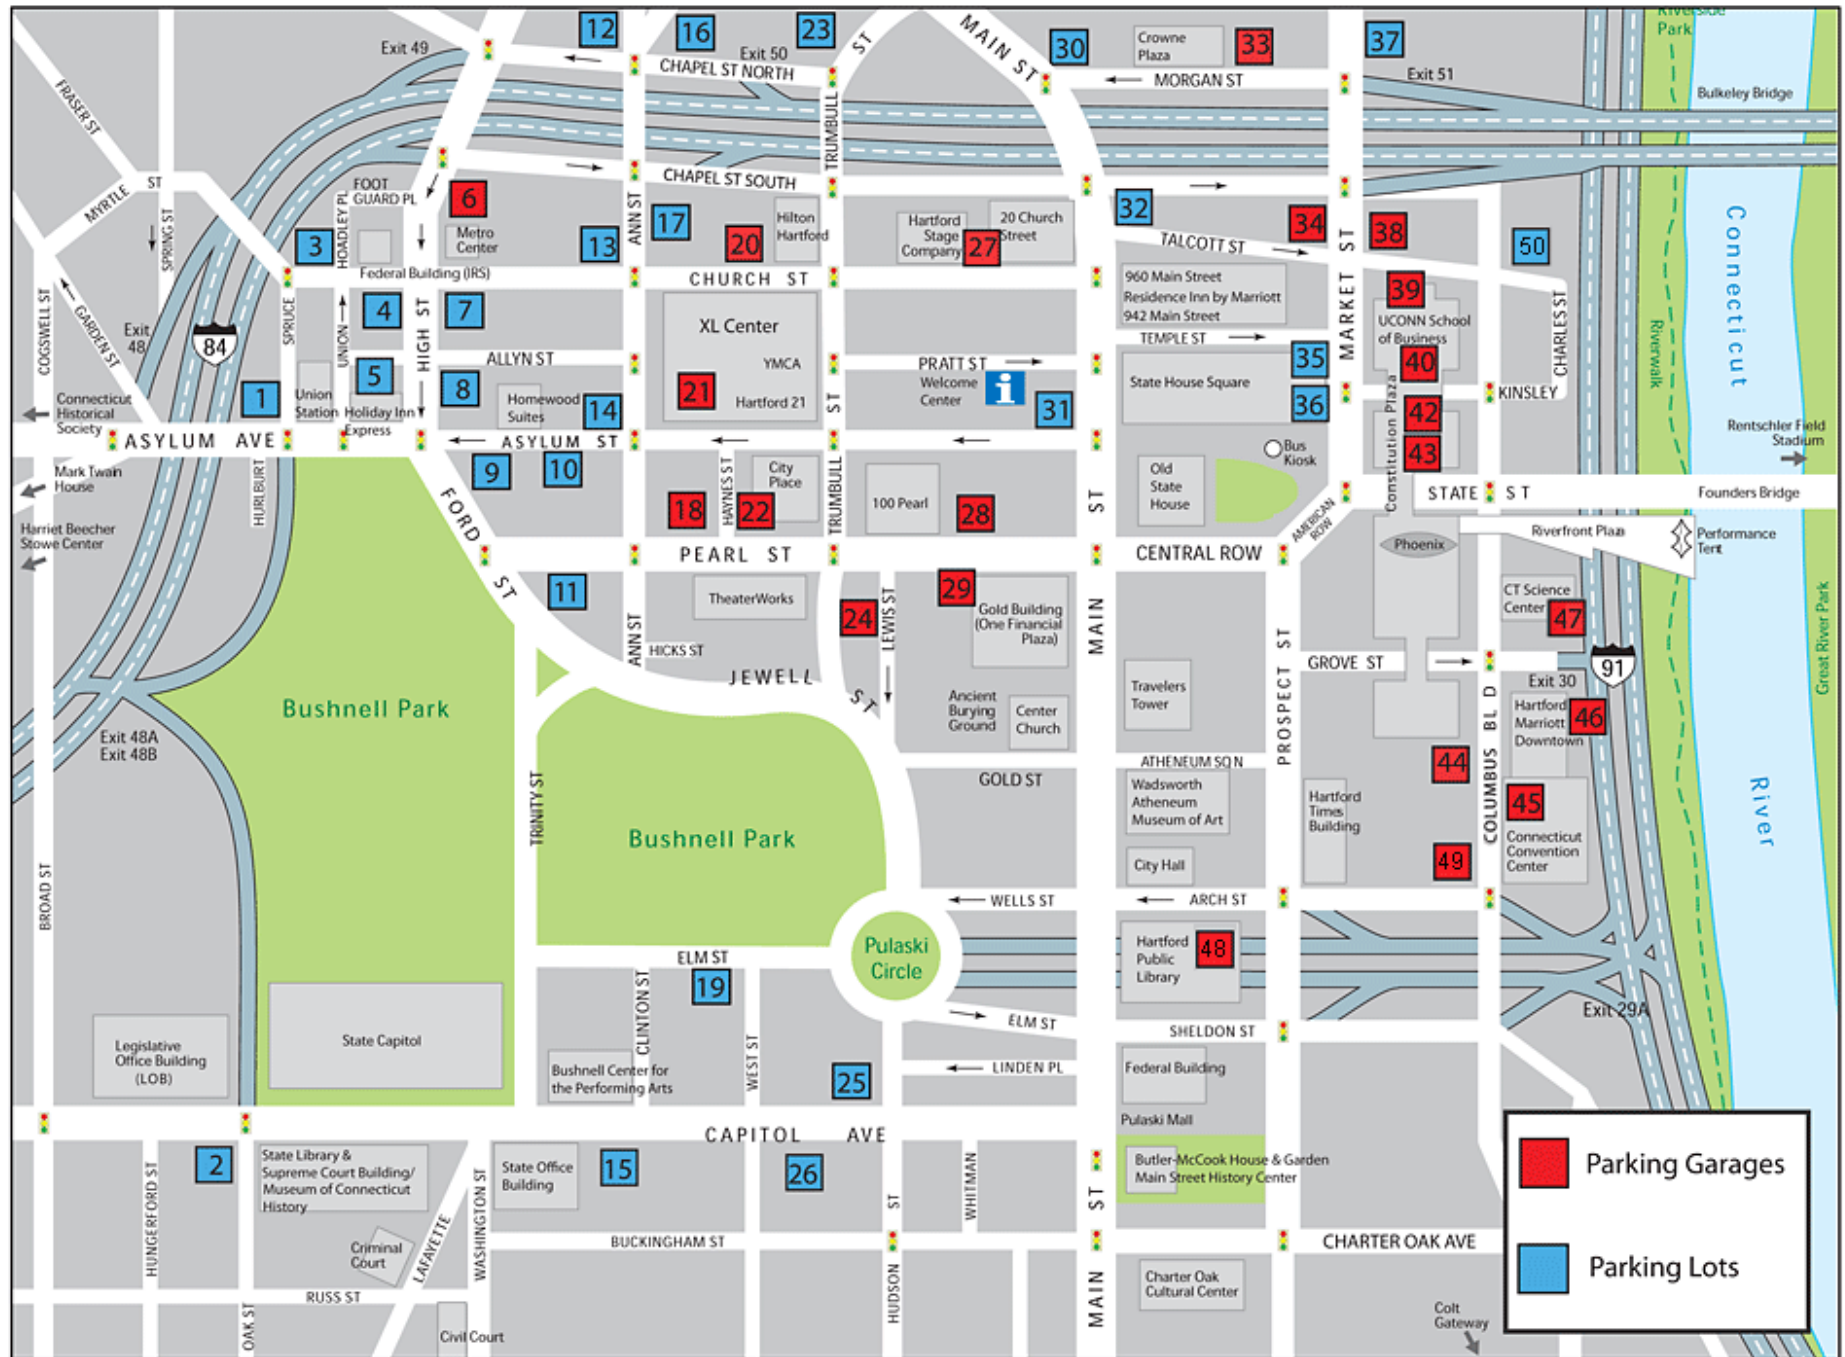

DOWNTOWN HARTFORD, CT - PARKING LOTS AND GARAGES

Map provided by the Hartford Business Improvement District & Hartford.com, 2009

MAP LEGEND

- | | | | |
|-----------------------------|---------------------------------|---------------------------------------|--|
| 1. Union Station Lot | 14. A & A Lot | 27. Mat Garage | 40. UCONN Garage - Constitution Plaza |
| 2. Cap & Oak Lot | 15. ST of CT Lot | 28. 100 Pearl Garage | 41. Main & Chapel Lot |
| 3. Union PL & Church ST Lot | 16. N.Chapel & Ann ST | 29. One Financial Plaza Garage | 42. Bank of America - Constitution Plaza |
| 4. Church ST & High ST Lot | 17. Ann St & Church Lot | 30. R&G Parking Lot | 43. Constitution Plaza - North |
| 5. Union PL - South | 18. Goodwin SQ Garage | 31. Asylum ST Lot | 44. Front ST North |
| 6. Metro Center Garage | 19. West ST | 32. Morgan ST Lot | 45. Convention Center Garage |
| 7. 180 Allyn ST Lot | 20. Church ST Garage | 33. Crowne Plaza Garage | 46. Marriott Hotel |
| 8. Allyn ST & High ST Lot | 21. Hartford 21 Garage | 34. Talcott Plaza Garage | 47. CT Science Center Garage |
| 9. Parkview Hilton Lot | 22. City Place Garage | 35. Temple ST Garage | 48. HTFD Public Library Garage & Lot |
| 10. Asylum ST Lot | 23. Chapel ST & Trumbull ST Lot | 36. State House SQ Garage | 49. Front ST South |
| 11. 55 Trumbull | 24. Trumbull on the Park Garage | 37. Pequot ST & Market ST Lot | 50. Columbus Boulevard Lot |
| 12. Ann & Pleasant ST | 25. Pulaski Circle Lot | 38. Morgan ST Garage | |
| 13. Saints Lot | 26. Hudson ST Lot | 39. Constitution Plaza - North Garage | |