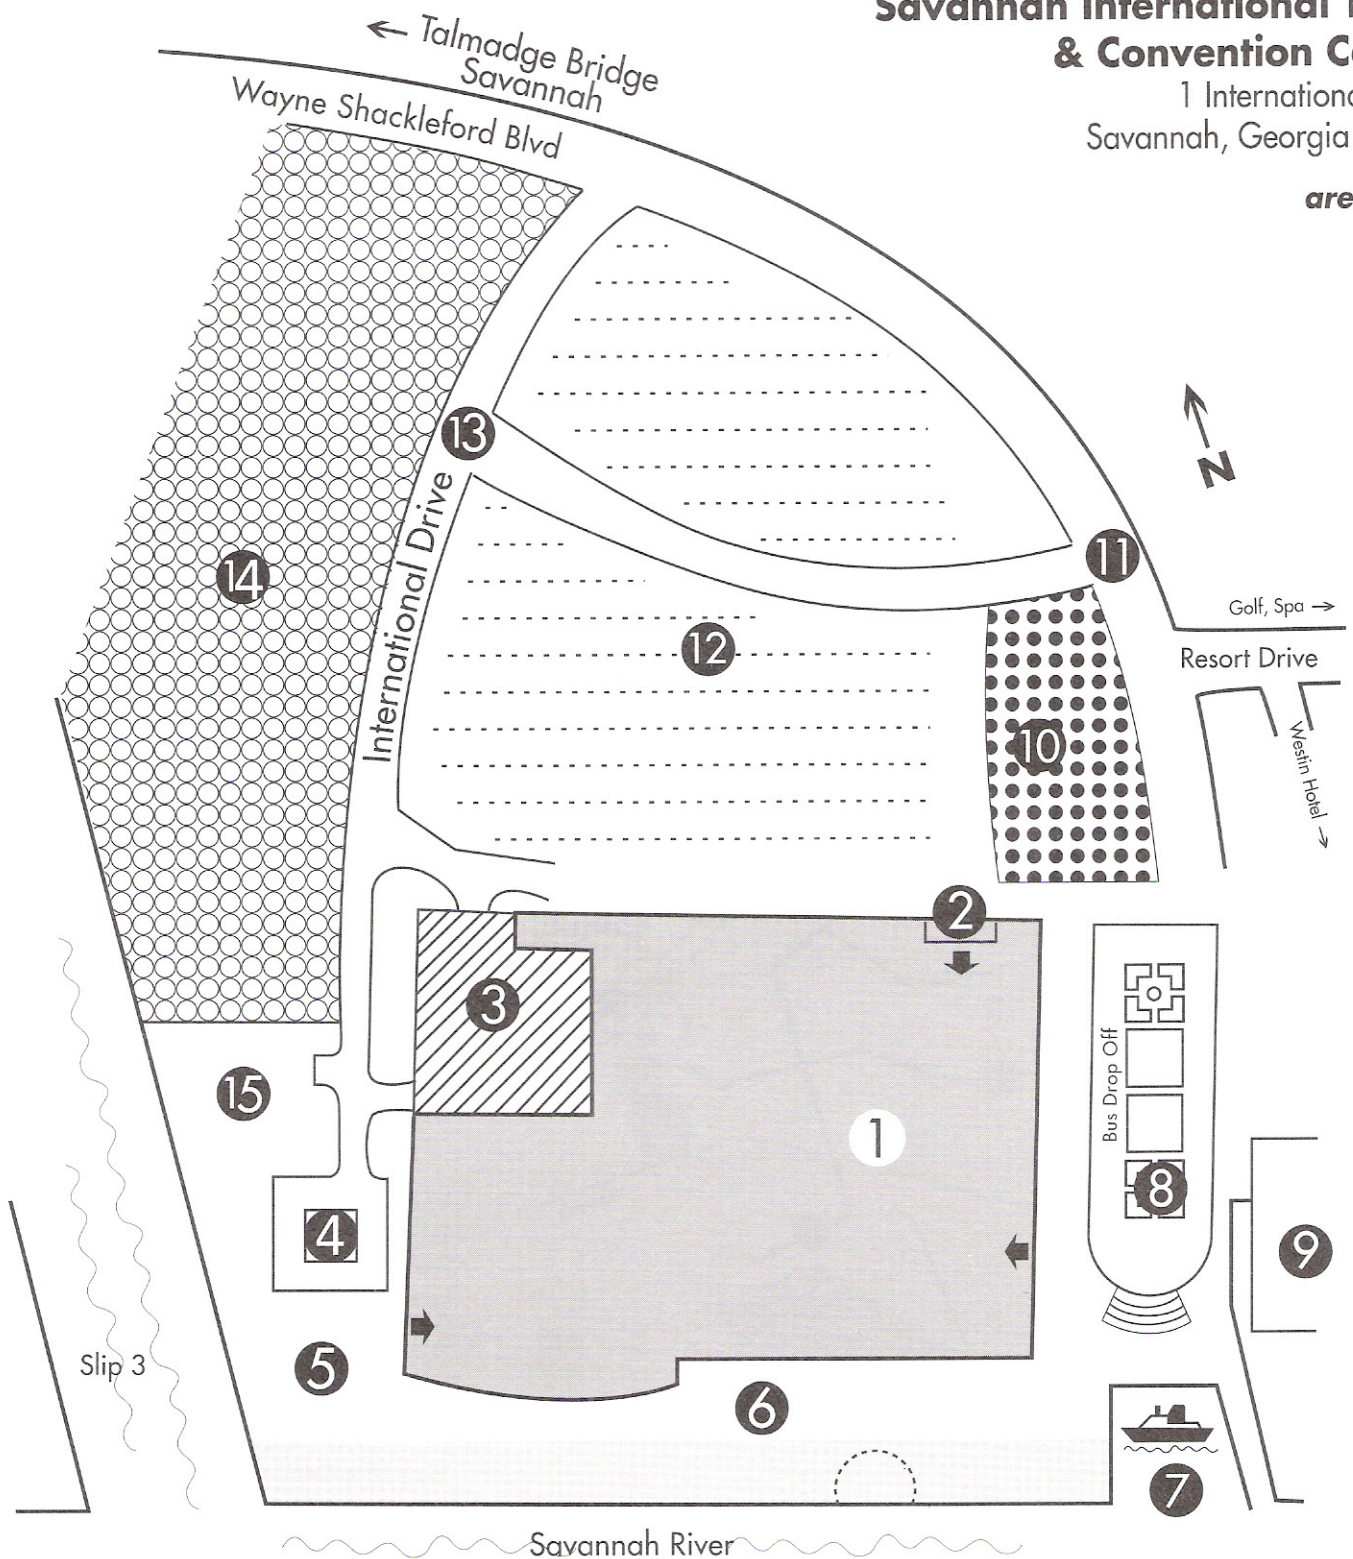

# Savannah International Trade & Convention Center

1 International Drive  
Savannah, Georgia 31402

area map

1	Savannah International Trade & Convention Center.	5	River Plaza.	9	Westin Savannah Harbor Resort & Spa.	13	West Parking Entry.
2	North Entrance.	6	Esplanade and River Walk.	10	Area 3. Overflow Parking.	14	Area 7. Staging / Marshalling / Overflow Parking.
3	Loading Docks & Service Area.	7	Trade Center Landing / (Savannah Belles Water Ferry).	11	East Parking Entry.	15	Staff Parking.
4	Tomochichi Square - Administrative Offices & Ballroom Entrance. Visitors Parking.	8	Bryan Square & Main Entrance. Bus Drop Off.	12	Main Parking.		